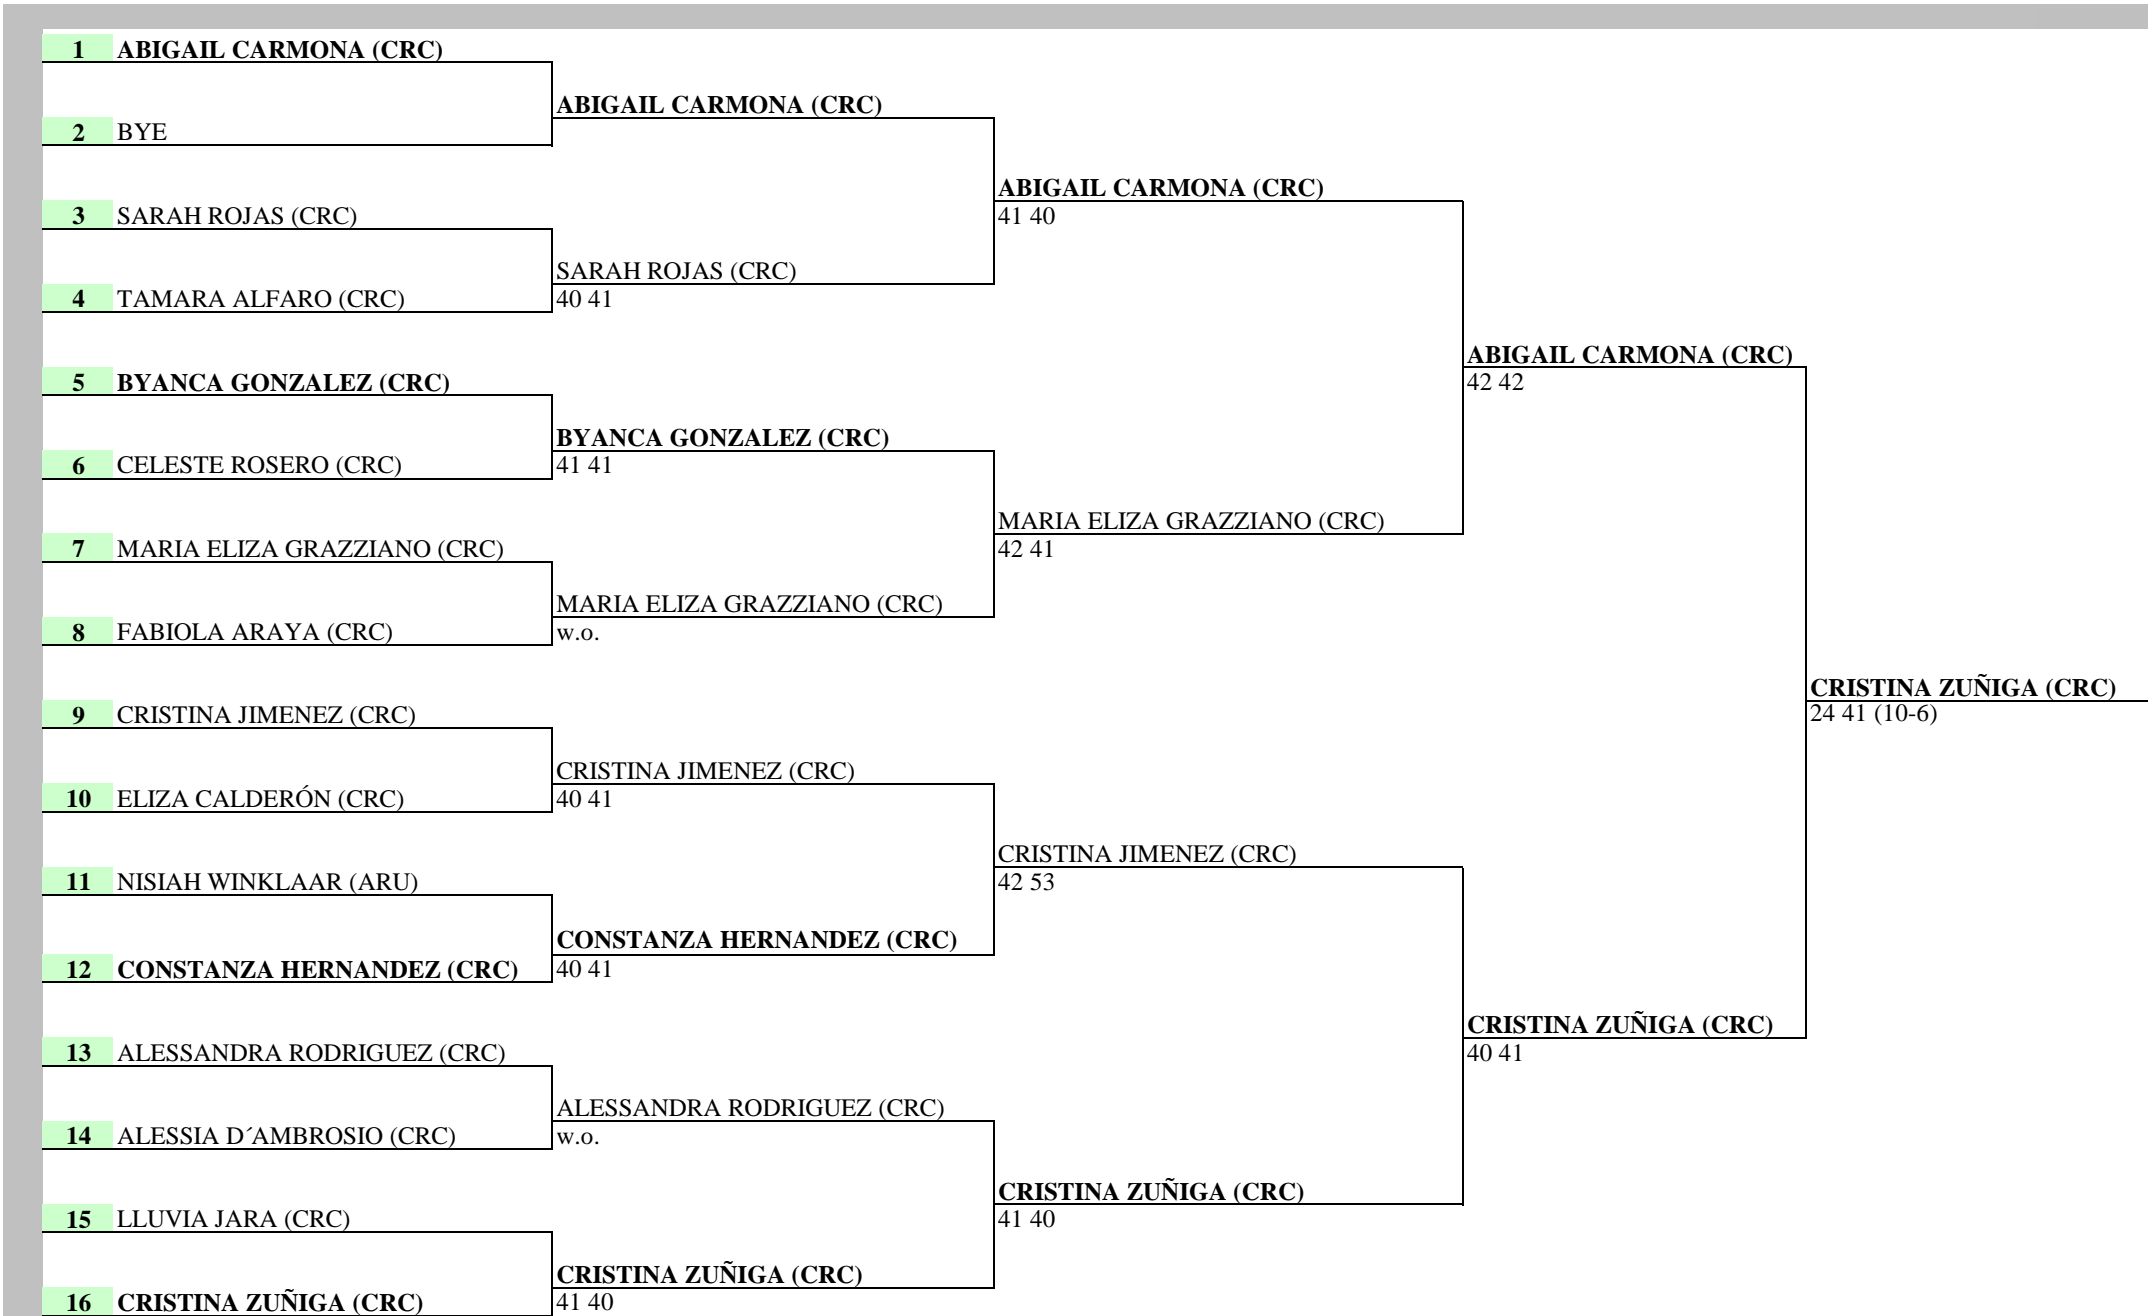

1 SAMUEL ROMERO (CRC)

2 BYE

3 SERGIO ESQUIVEL (CRC)

4 JOSUE MORALES (CRC)

5 SEBASTIAN MORA (CRC)

6 DENNIS SOLANO (CRC)

7 JOSHUA HANE (CRC)

8 ISAAC SANCHEZ (CRC)