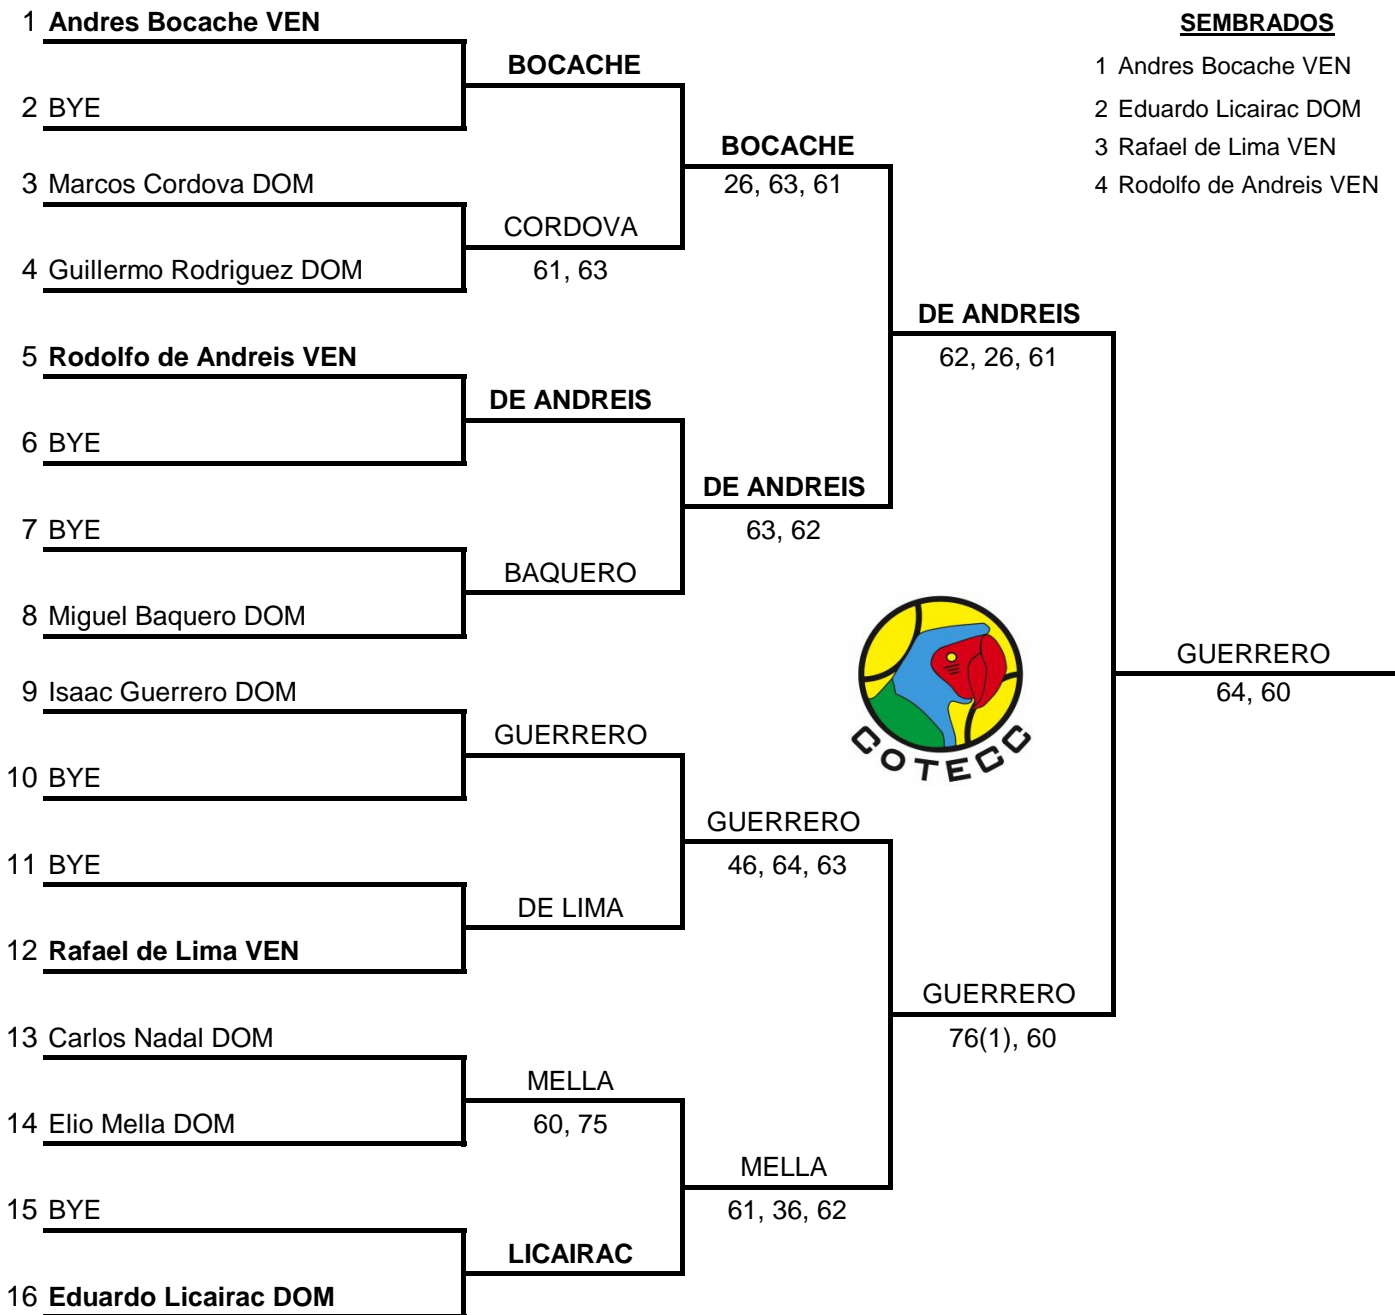

COPA MANGO U14 - 2022

BOYS - Main Draw

SEMBRADOS

- 1 Andres Bocache VEN
- 2 Eduardo Licairac DOM
- 3 Rafael de Lima VEN
- 4 Rodolfo de Andreis VEN

REFEREE: Abel ALVAREZ
FECHA: Semana del 18 jul 2022