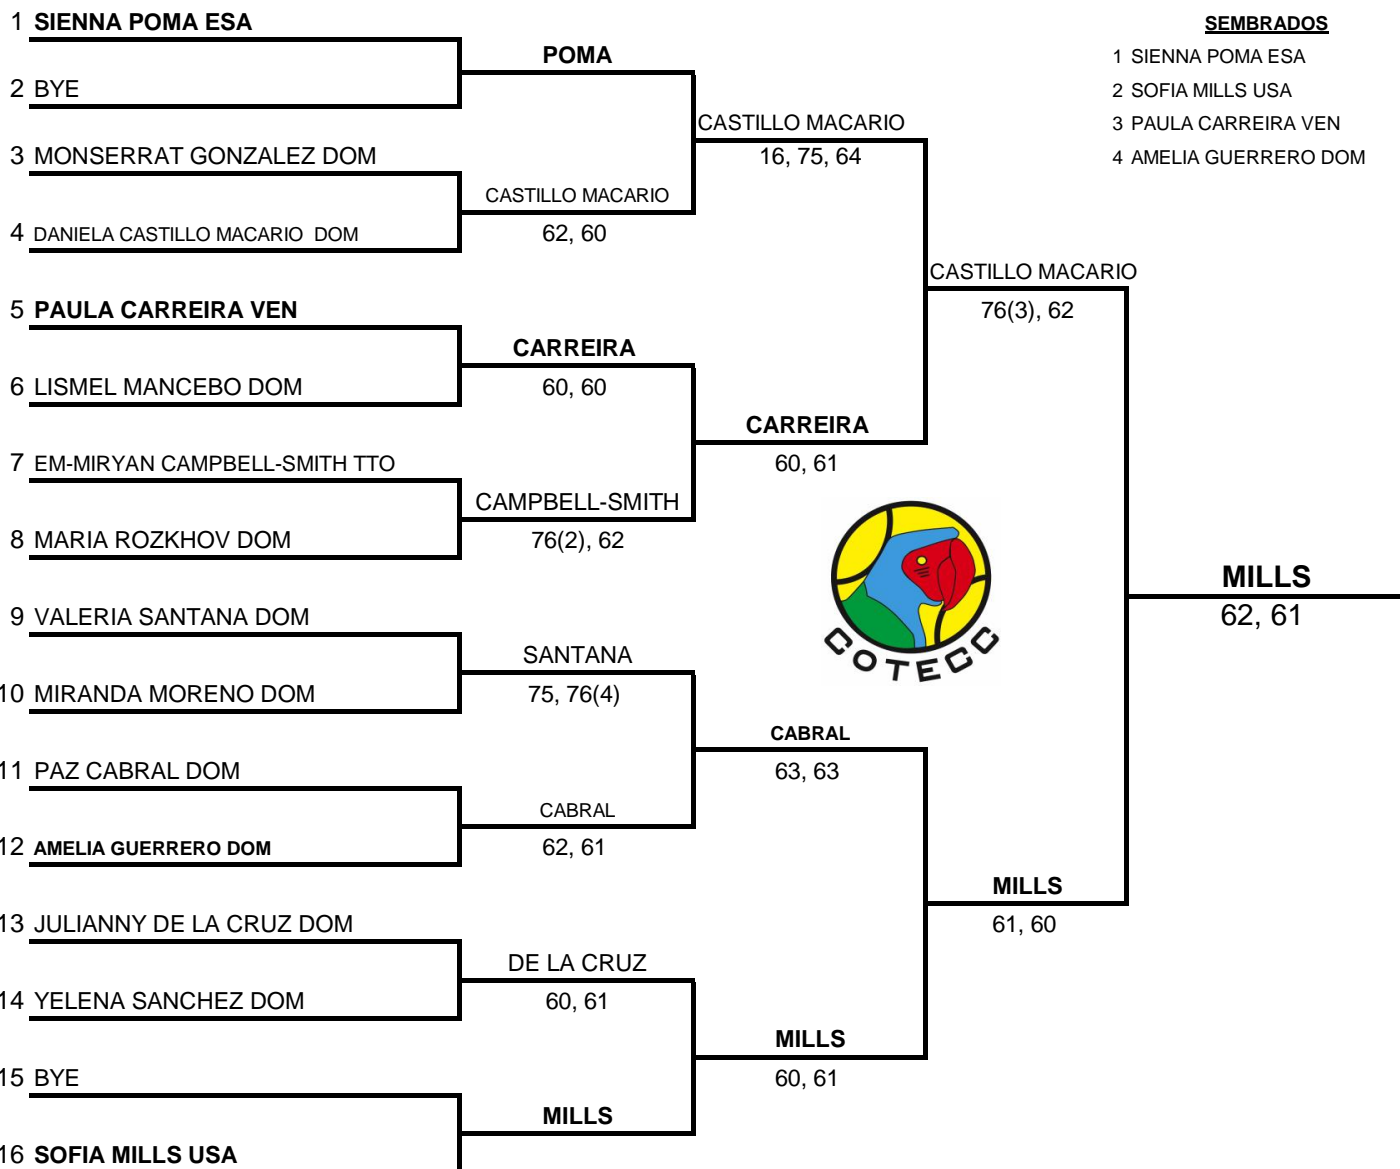

COPA MANGO U14 - 2022

GIRLS - Main Draw

REFEREE: Abel ALVAREZ
FECHA: Semana del 18 jul 2022

COPA MANGO U14 - 2022

GIRLS CONSOLATION

Week of	City, Country	COTECC	Referee		
18 JUL 2022	Sto Domingo, DOM	U 14 - G3	Abel Alvarez		
St.	Rank	Seed	Family Name	First name	Nationality