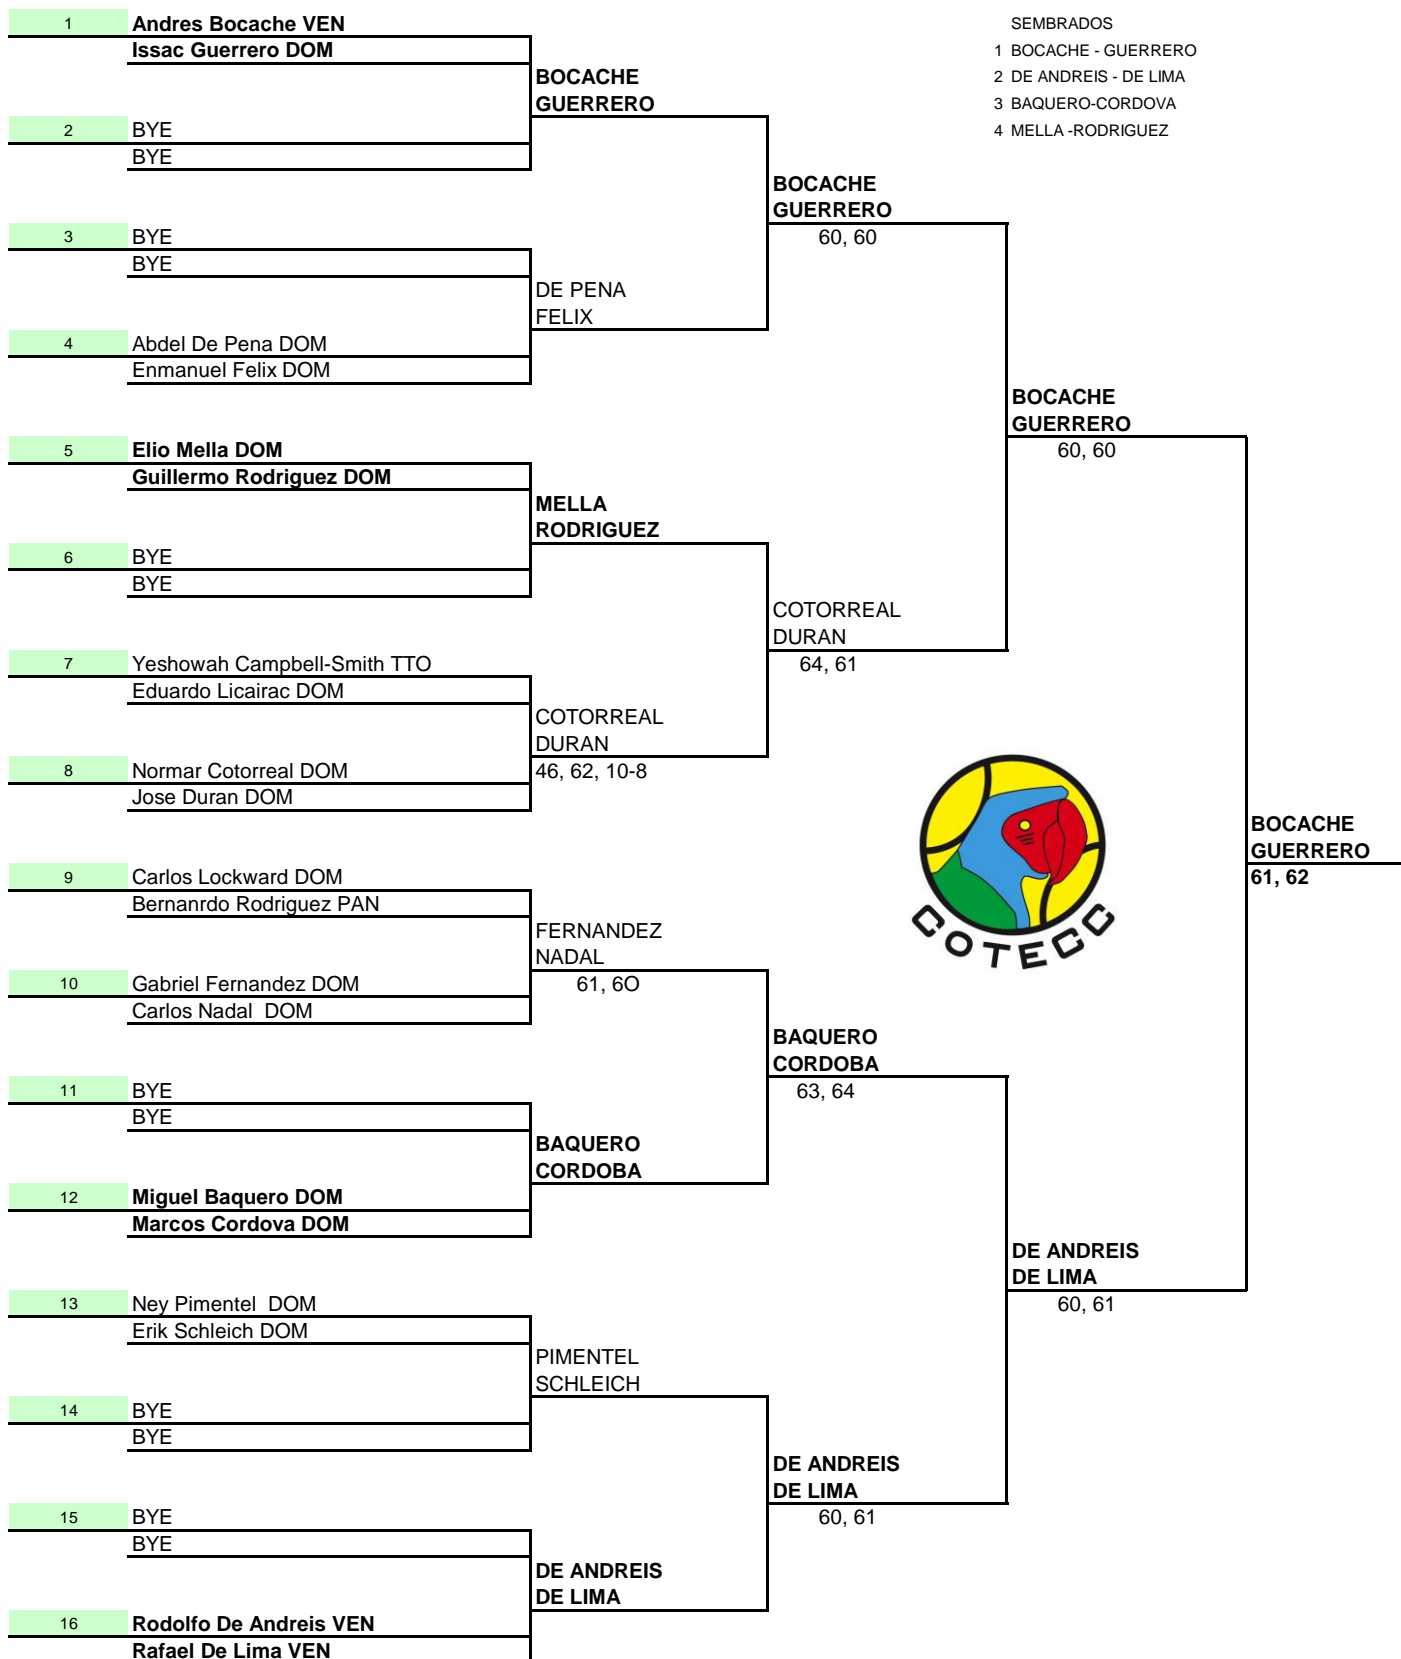

COPA MANGO U14 - 2022

Boys - Doubles MD

COPA MANGO - Santo Domingo, DOM/ 2022

GIRLS - Round Robin U 14 - G3

GRUPO I

No.	NOMBRE	PAIS	1			2			3			PARTIDOS			SETS			GAMES			LUG
			G	P	T	G	P	T	G	P	T	G	P	T	G	P	T				
1	Sienna Poma	ESA				4	0		4	0		4	0		4	0		16	0		
2	Montserrat Gonzalez	DOM	0	4		0	4					4	2		4	1		8	11		
3	Isabella Cross	DOM	0	4		0	4		2	4		1	4					3	16		

GRUPO II

No.	NOMBRE	PAIS	1			2			3			PARTIDOS			SETS			GAMES			LUG
			G	P	T	G	P	T	G	P	T	G	P	T	G	P	T				
1	Sofia Mills	USA				4	0		4	0		4	0		4	0		16	0		
2	Yelena Sanchez	DOM	0	4		0	4					4	0		4	1		8	9		
3	Anika Klee	DOM	0	4		0	4		0	4		1	4					1	16		

GRUPO III

No.	NOMBRE	PAIS	1			2			3			PARTIDOS			SETS			GAMES			LUG
			G	P	T	G	P	T	G	P	T	G	P	T	G	P	T				
1	Em-Miryam Campbell-Smith	TTO				4	0		4	0		2	4		1	4		11	8		
2	Leslie Mancebo	DOM	0	4		0	4					2	4		2	4		4	16		
3	Juliannys de la Cruz	DOM	4	1		4	2		4	2		4	2					16	7		

GRUPO IV

No.	NOMBRE	PAIS	1			2			3			PARTIDOS			SETS			GAMES			LUG
			G	P	T	G	P	T	G	P	T	G	P	T	G	P	T				
1	Amelia Guerrero	DOM				4	0		4	0		4	2		4	0		16	2		
2	Lismel Mancebo	DOM	0	4		0	4					4	0		2	4		6	12		
3	Amy Damascus	BON	2	4		0	4		0	4		4	2		7	10		6	14		

GRUPO V

No.	NOMBRE	PAIS	1			2			3			PARTIDOS			SETS			GAMES			LUG
			G	P	T	G	P	T	G	P	T	G	P	T	G	P	T				
1	Miranda Moreno	DOM				4	1		4	0		0	4		0	4		8	9		
2	Amelia De Leon	DOM	1	4		0	4					0	4		0	4		1	16		
3	Paula Carreira	VEN	4	0		4	0		4	0		4	0					16	0		

GRUPO VI

No.	NOMBRE	PAIS	1			2			3			PARTIDOS			SETS			GAMES			LUG
			G	P	T	G	P	T	G	P	T	G	P	T	G	P	T				
1	Valeria Santana	DOM				4	0		4	0		4	5		2	5		17	8		
2	Salma Hache	DOM	0	4		0	4					0	4		1	4		1	16		
3	Maria Rozhkov	DOM	5	4		2	3		5	11		9	4		4	1		16	10		

GRUPO VII

No.	NOMBRE	PAIS	1			2			3			PARTIDOS			SETS			GAMES			LUG
			G	P	T	G	P	T	G	P	T	G	P	T	G	P	T				
1	Daniela Castillo Macario	DOM				4	2		4	0		4	0		4	0		16	2		
2	Paz Cabral	DOM	2	4		0	4					4	0		4	0		10	8		
3	Aleksandrina Artemenko	DOM	0	4		0	4		0	4		0	4					0	16